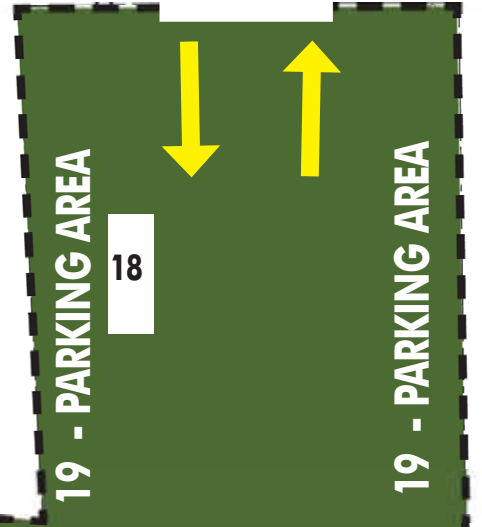

SW 16th Avenue

Philippine-American Cultural Foundation of Florida  
5154 SW 16th Avenue Okeechobee, Florida 34974  
Directions: www.philamculturalfoundation.org  
Contacts: Edwin 561-371-0825  
Maria 786-281-9800 • Sid 863-610-0515  
Dr. Trinidad Garcia: 863-634-1856 • Anje 772-285-0274  
Chess info: 954-449-3494

- LOCATOR GUIDE**  
(Subject to change w/o prior notice)
1. Stage - Main
  2. Stage - Band
  3. Tents - Performers
  4. Trailers - Performers
  5. Tents for Guests
  6. Kids Corner
  7. Tinikling Corner
  8. Renderings
  9. Display
  10. Media
  11. Photos
  12. Chess
  13. First aid
  14. Food Booth
  15. Choral Group
  16. Entrance Tickets
  17. Food Tickets
  18. Parking Center
  19. Parking Areas
  20. Toilets

Location: 20-Acre grounds of  
The Philippine Heritage Enrichment  
Complex and Gardens  
(locator map not to scale)

19 - PARKING AREA

ENTRANCE

State Road 78

19 - PARKING AREA